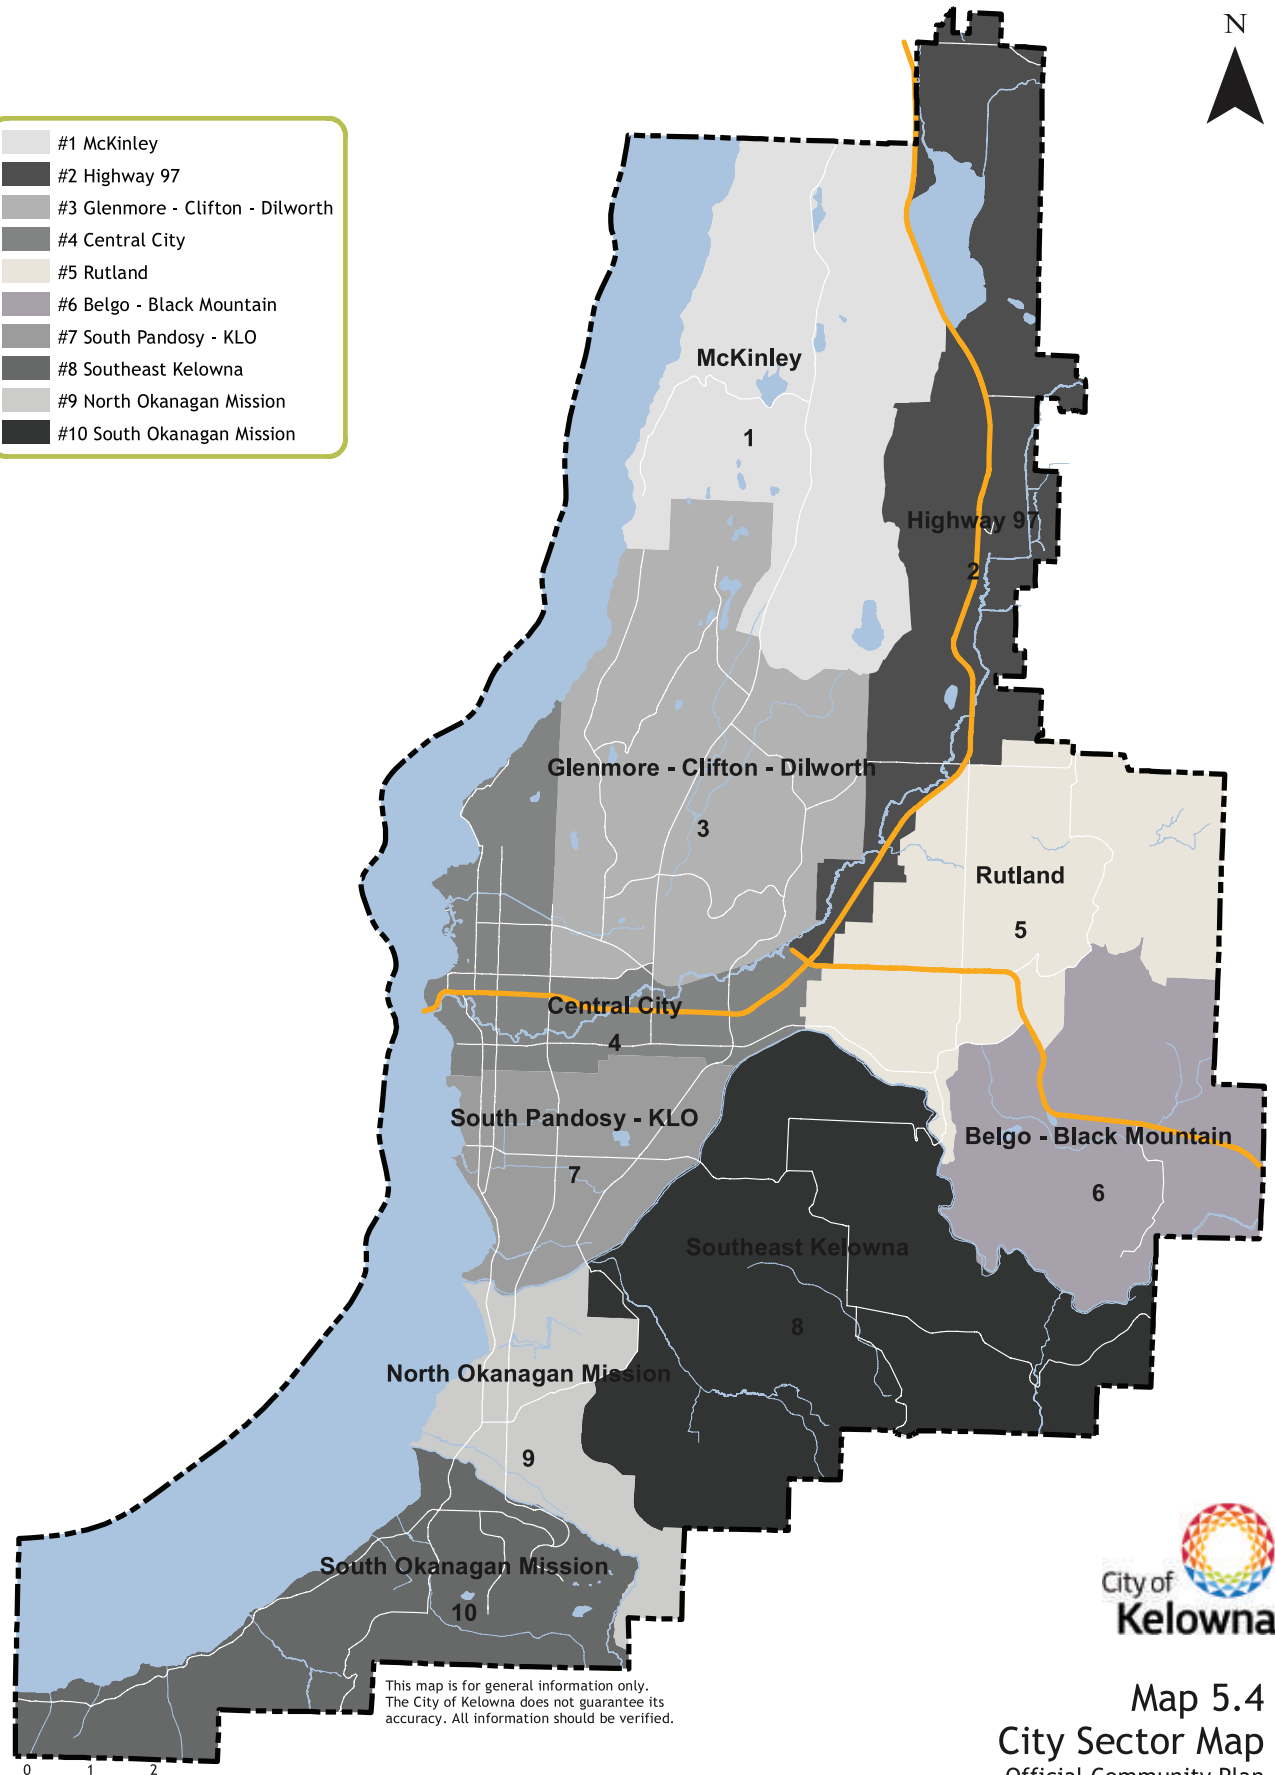

- #1 McKinley
- #2 Highway 97
- #3 Glenmore - Clifton - Dilworth
- #4 Central City
- #5 Rutland
- #6 Belgo - Black Mountain
- #7 South Pandosy - KLO
- #8 Southeast Kelowna
- #9 North Okanagan Mission
- #10 South Okanagan Mission

This map is for general information only.  
The City of Kelowna does not guarantee its  
accuracy. All information should be verified.

Rev. May 27, 2014

**Map 5.4**  
**City Sector Map**  
Official Community Plan