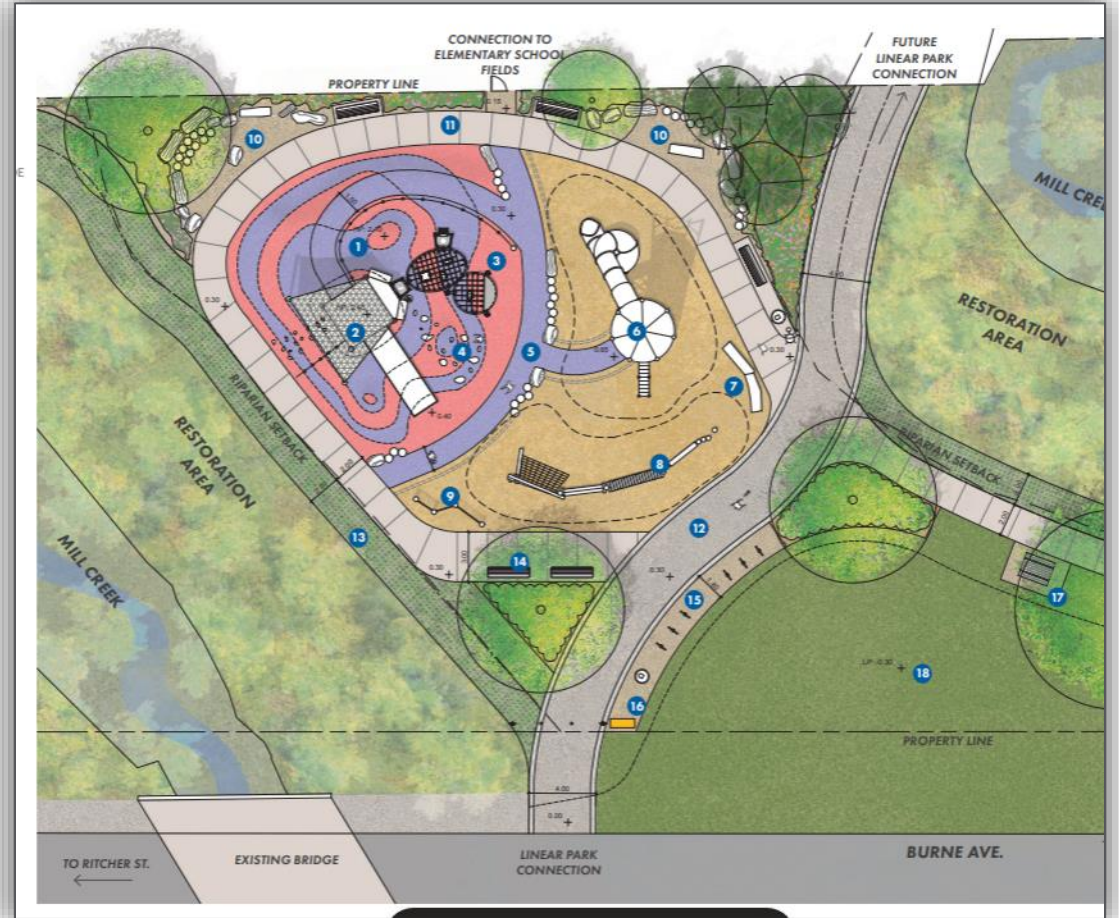

Cara Glen Neighbourhood Park

Partnership – Glenmore Neighbourhood

Knox Mountain First Lookout Improvements – North Kelowna

Burne Avenue Park

Neighbourhood Park & Creek Channel – Downtown Core

DeHart Park Community Park

Construction – South Mission

Glenmore Recreation Park

Sports Lighting & ALR Buffer Trial - Glenmore

Mission Recreation Park – Sports Fields & Lighting Construction – Lower Mission

RIPARIAN BUFFER

Parks Looking Forward

Glenmore Recreation Park

Phase 5 – Tender and Construction - Glenmore

► Construction

- 1 Full soccer field
- 3 Tennis courts
- 9 Pickleball courts
- 1 Skate spot
- 1 Flume / misting
- Picnic area
- Irrigation
- Planting & Sod
- Riparian Area
- Modular Washroom

Summit Park

Construction - Dilworth

Rutland Recreation Park

Construction - Rutland

Mission Recreation Park – Plaza & Youth Park

► Design – Lower Mission

- Entry & Central Plazas
- Pathways
- Youth Park and Playground
- Planting
- Site Furniture