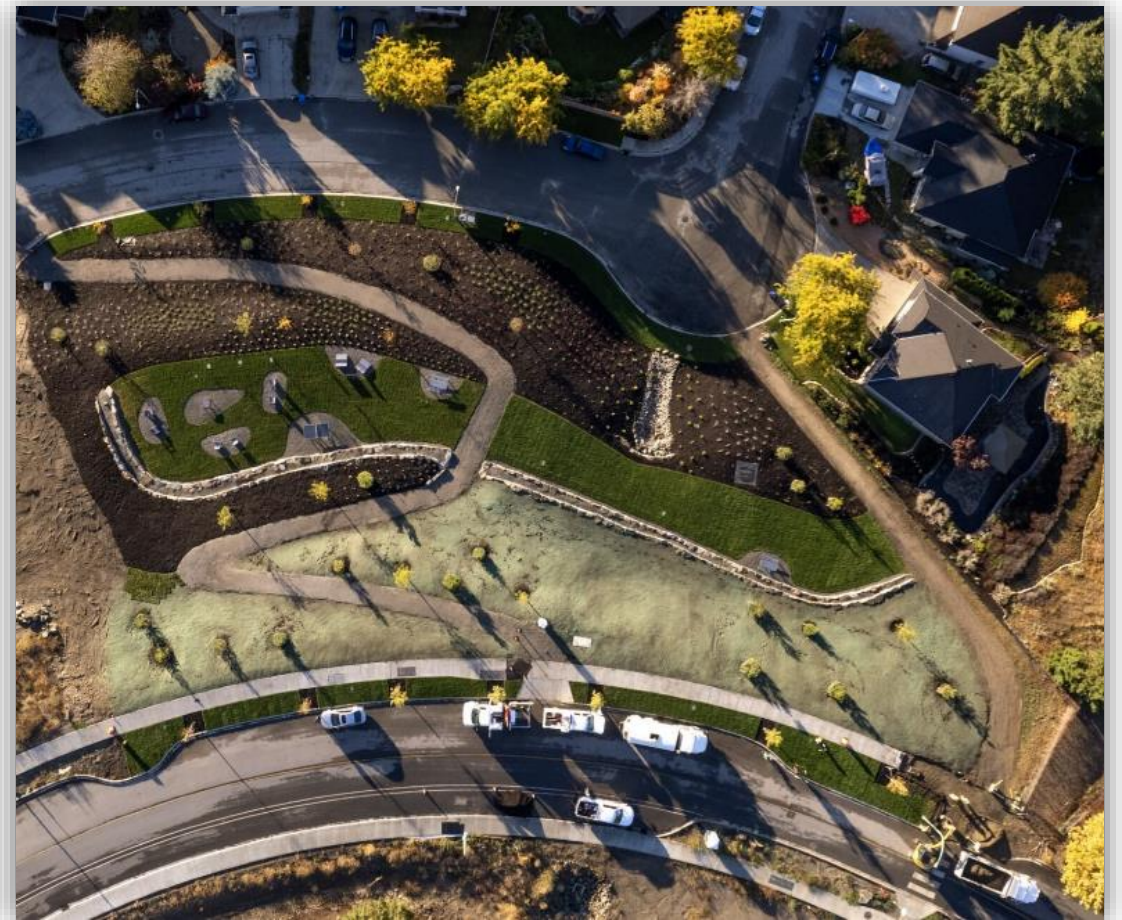

Parks through the City

Downtown

- ▶ City to Kerry Park Promenade
- ▶ City Park Dog Run

Parks through the City

Kelowna South

- ▶ Mission Recreation Plaza / Youth Park
- ▶ City Park Dog Run
- ▶ Mission Activity Centre

Tallgrass Neighbourhood Park

Construction — Tower Ranch Neighbourhood

Fawn Run Neighbourhood Park

Partnership – Ponds Neighbourhood – South Mission

Acadia Neighbourhood Park

Partnership – University Heights Neighbourhood

Cara Glen Neighbourhood Park

Partnership – Glenmore Neighbourhood

Knox Mountain First Lookout Improvements – North Kelowna

Burne Avenue Park

Neighbourhood Park & Creek Channel – Downtown Core

DeHart Park Community Park