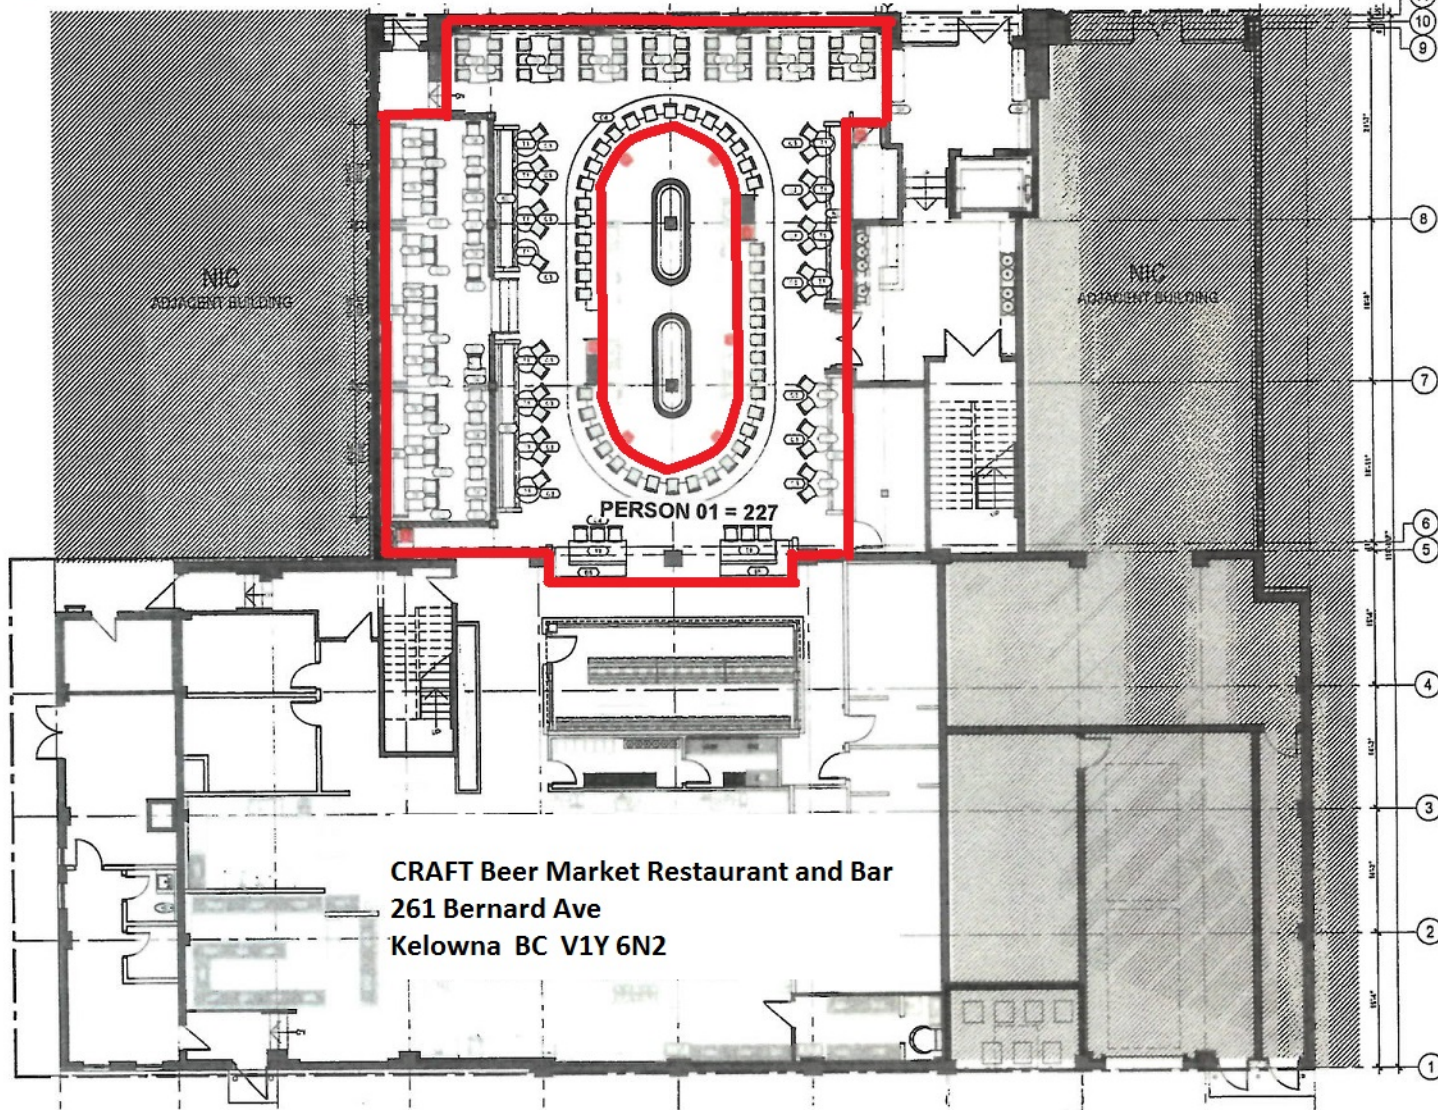

Reviewed  
City of Kelowna  
Inspection Services

CRAFT Beer Market Restaurant and Bar  
261 Bernard Ave  
Kelowna BC V1Y 6N2

(11)  
(10)  
(9)

FURNITURE PLAN GENERAL NC  
1. FURNITURE DIMENSIONS FOR REFERENCE ONLY  
2. FURNITURE DIMENSIONS FOR REFERENCE ONLY  
3. FURNITURE DIMENSIONS FOR REFERENCE ONLY