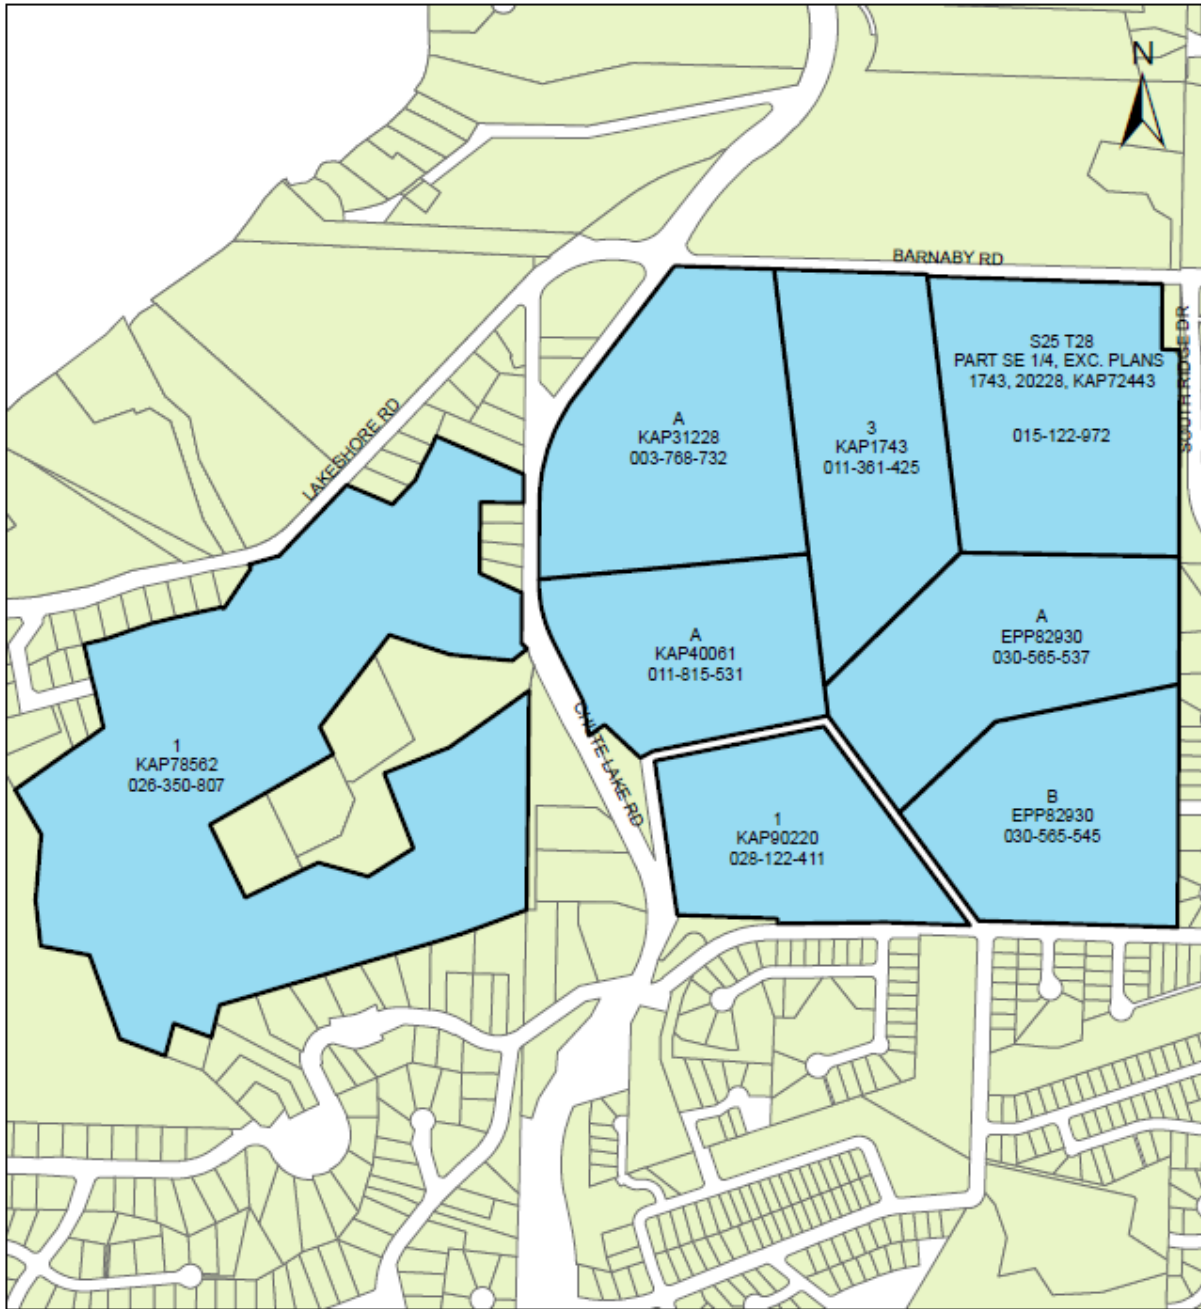

Schedule A

SOUTH OKANAGAN MISSION AGRICULTURAL WATER USERS LOCAL AREA SERVICE SCHEDULE "A"

Legend

 BENEFITTING LOTS