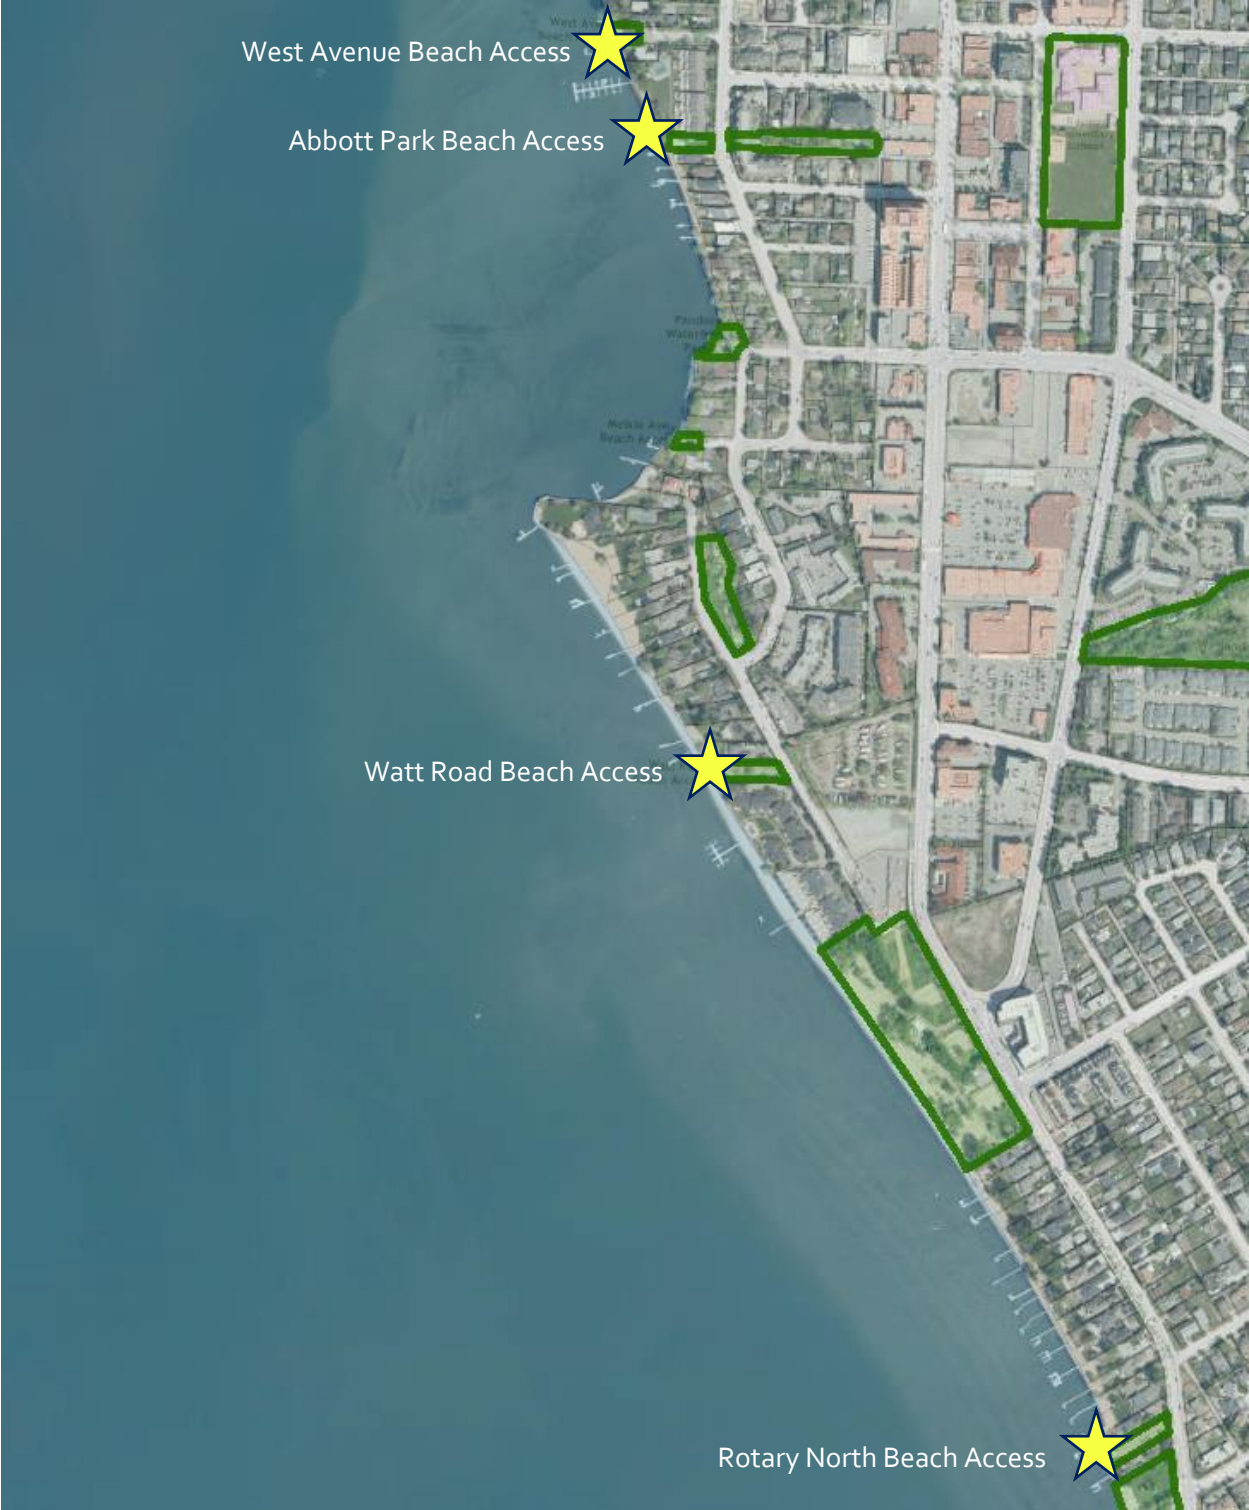

Attachment 1 – Okanagan Lake Shoreline Tenure Application Locations Map

Okanagan lake – City of Kelowna Crown Land Tenure Applications – McKinley Landing

Okanagan lake – City of Kelowna Crown Land Tenure Applications – Poplar Point / Clifton

Okanagan lake – City of Kelowna Crown Land Tenure Applications – Manhattan Point

---

Okanagan lake – City of Kelowna Crown Land Tenure Applications – South

Okanagan lake – City of Kelowna Crown Land Tenure Applications – Pandosy / Lower Mission

Okanagan lake – City of Kelowna Crown Land Tenure Applications – Lower Mission

Okanagan lake – City of Kelowna Crown Land Tenure Applications – Lower Mission / Bellevue

Okanagan lake – City of Kelowna Crown Land Tenure Applications – South Mission