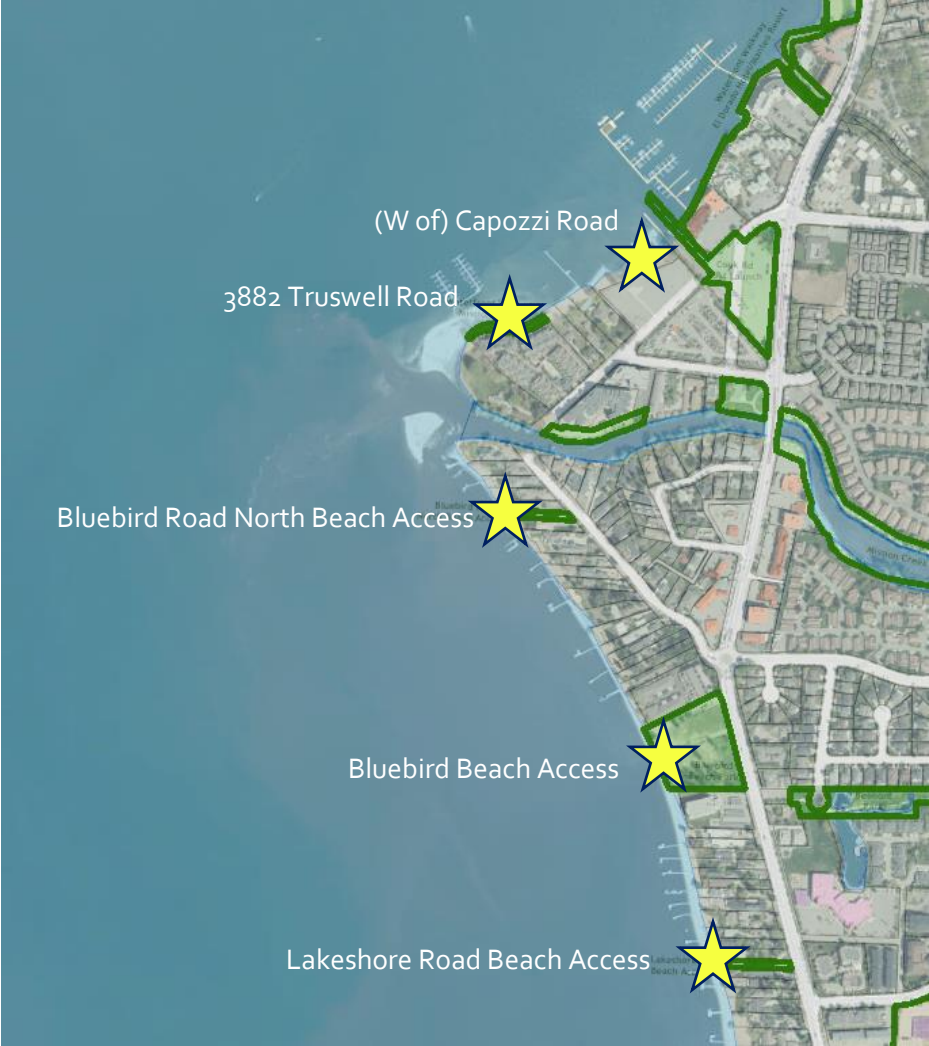

Attachment 1 – Okanagan Lake Shoreline Tenure Application Locations Map

Okanagan lake – City of Kelowna Crown Land Tenure Applications – McKinley Landing

Okanagan lake – City of Kelowna Crown Land Tenure Applications – Poplar Point / Clifton

Okanagan lake – City of Kelowna Crown Land Tenure Applications – Manhattan Point

---

Okanagan lake – City of Kelowna Crown Land Tenure Applications – South

Okanagan lake – City of Kelowna Crown Land Tenure Applications – Pandosy / Lower Mission

Okanagan lake – City of Kelowna Crown Land Tenure Applications – Lower Mission

Okanagan lake – City of Kelowna Crown Land Tenure Applications – Lower Mission / Bellevue

Okanagan lake – City of Kelowna Crown Land Tenure Applications – South Mission