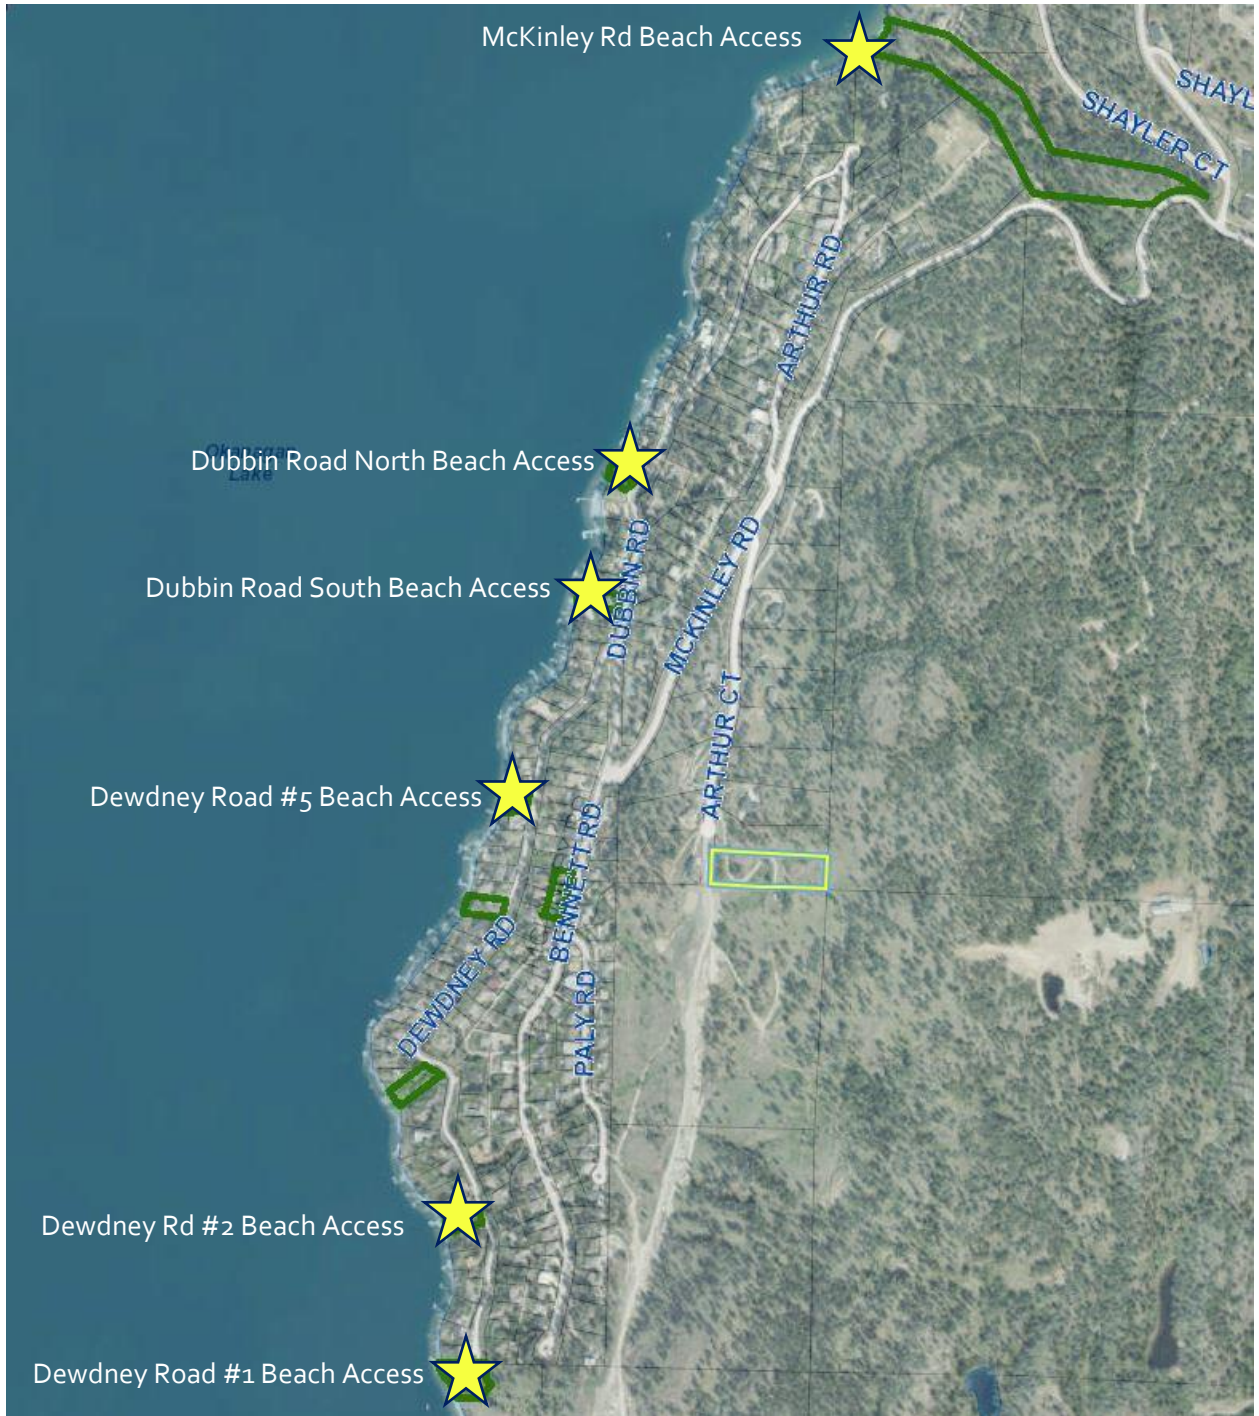

Attachment 1 – Okanagan Lake Shoreline Tenure Application Locations Map

Okanagan lake – City of Kelowna Crown Land Tenure Applications – McKinley Landing

Okanagan lake – City of Kelowna Crown Land Tenure Applications – Poplar Point / Clifton

Okanagan lake – City of Kelowna Crown Land Tenure Applications – Manhattan Point

---

Okanagan lake – City of Kelowna Crown Land Tenure Applications – South

Okanagan lake – City of Kelowna Crown Land Tenure Applications – Pandosy / Lower Mission

Okanagan lake – City of Kelowna Crown Land Tenure Applications – Lower Mission

Okanagan lake – City of Kelowna Crown Land Tenure Applications – Lower Mission / Bellevue

Okanagan lake – City of Kelowna Crown Land Tenure Applications – South Mission