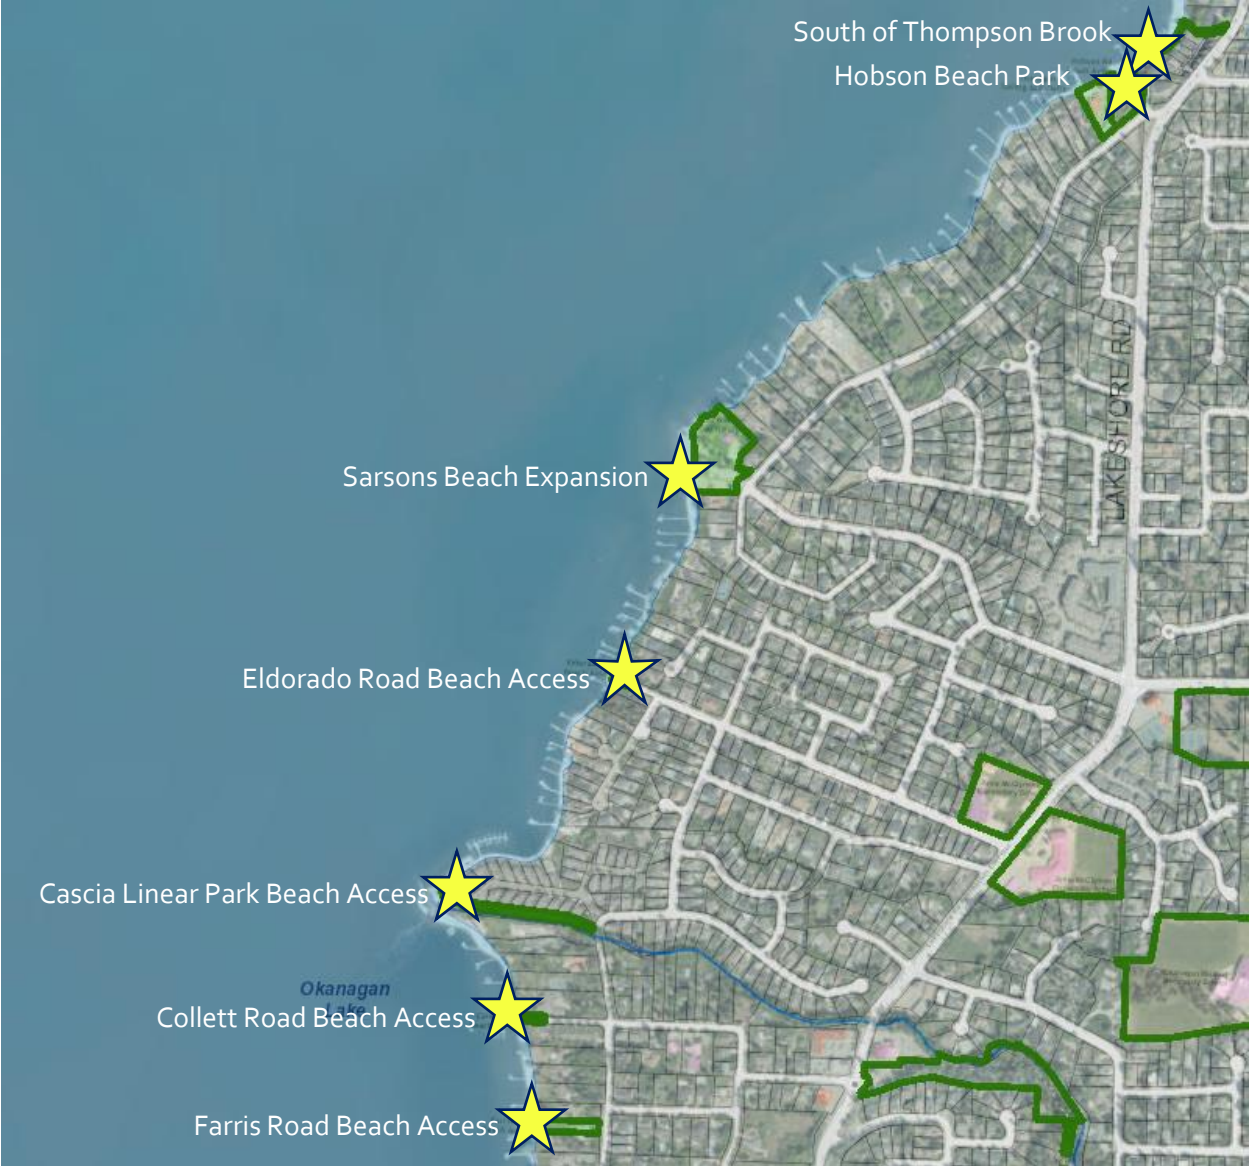

Attachment 1 – Okanagan Lake Shoreline Tenure Application Locations Map

Okanagan lake – City of Kelowna Crown Land Tenure Applications – McKinley Landing

Okanagan lake – City of Kelowna Crown Land Tenure Applications – Poplar Point / Clifton

Okanagan lake – City of Kelowna Crown Land Tenure Applications – Manhattan Point

---

Okanagan lake – City of Kelowna Crown Land Tenure Applications – South

Okanagan lake – City of Kelowna Crown Land Tenure Applications – Pandosy / Lower Mission

Okanagan lake – City of Kelowna Crown Land Tenure Applications – Lower Mission

Okanagan lake – City of Kelowna Crown Land Tenure Applications – Lower Mission / Bellevue

Okanagan lake – City of Kelowna Crown Land Tenure Applications – South Mission