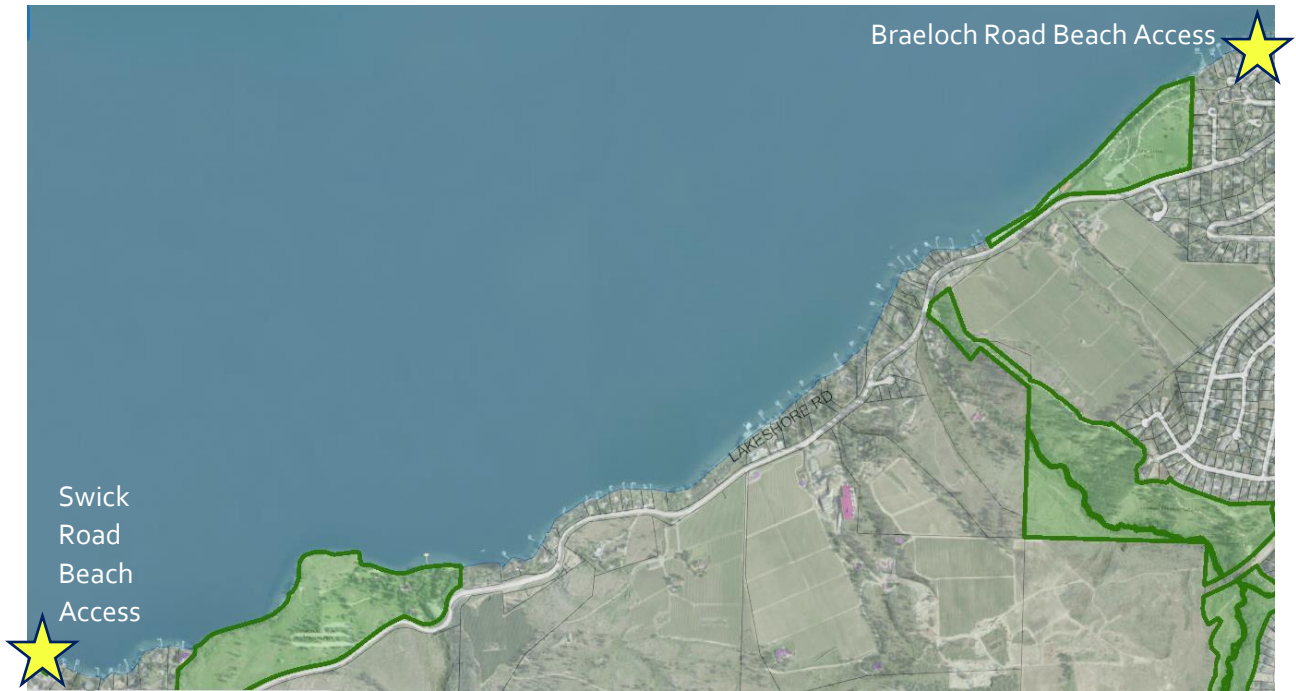

Attachment 1 – Okanagan Lake Shoreline Tenure Application Locations Map

Okanagan lake – City of Kelowna Crown Land Tenure Applications – McKinley Landing

Okanagan lake – City of Kelowna Crown Land Tenure Applications – Poplar Point / Clifton

Okanagan lake – City of Kelowna Crown Land Tenure Applications – Manhattan Point

---

Okanagan lake – City of Kelowna Crown Land Tenure Applications – South

Okanagan lake – City of Kelowna Crown Land Tenure Applications – Pandosy / Lower Mission

Okanagan lake – City of Kelowna Crown Land Tenure Applications – Lower Mission

Okanagan lake – City of Kelowna Crown Land Tenure Applications – Lower Mission / Bellevue

Okanagan lake – City of Kelowna Crown Land Tenure Applications – South Mission