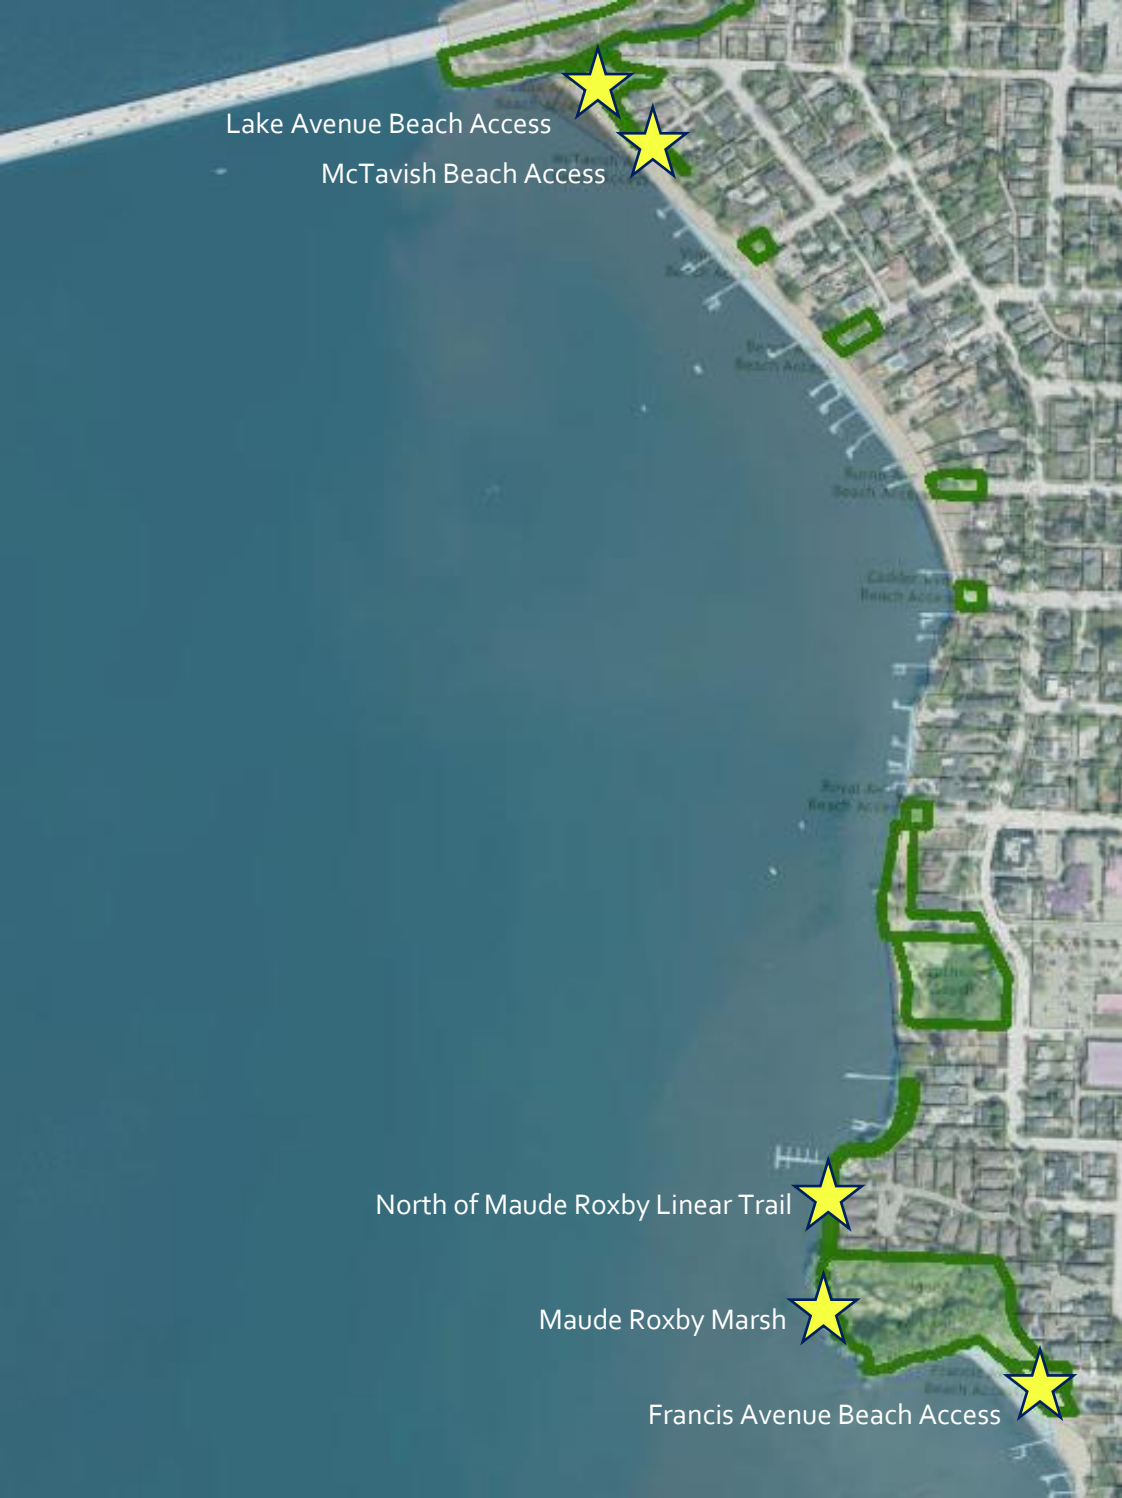

Attachment 1 – Okanagan Lake Shoreline Tenure Application Locations Map

Okanagan lake – City of Kelowna Crown Land Tenure Applications – McKinley Landing

Okanagan lake – City of Kelowna Crown Land Tenure Applications – Poplar Point / Clifton

Okanagan lake – City of Kelowna Crown Land Tenure Applications – Manhattan Point

---

Okanagan lake – City of Kelowna Crown Land Tenure Applications – South

Okanagan lake – City of Kelowna Crown Land Tenure Applications – Pandosy / Lower Mission

Okanagan lake – City of Kelowna Crown Land Tenure Applications – Lower Mission

Okanagan lake – City of Kelowna Crown Land Tenure Applications – Lower Mission / Bellevue

Okanagan lake – City of Kelowna Crown Land Tenure Applications – South Mission