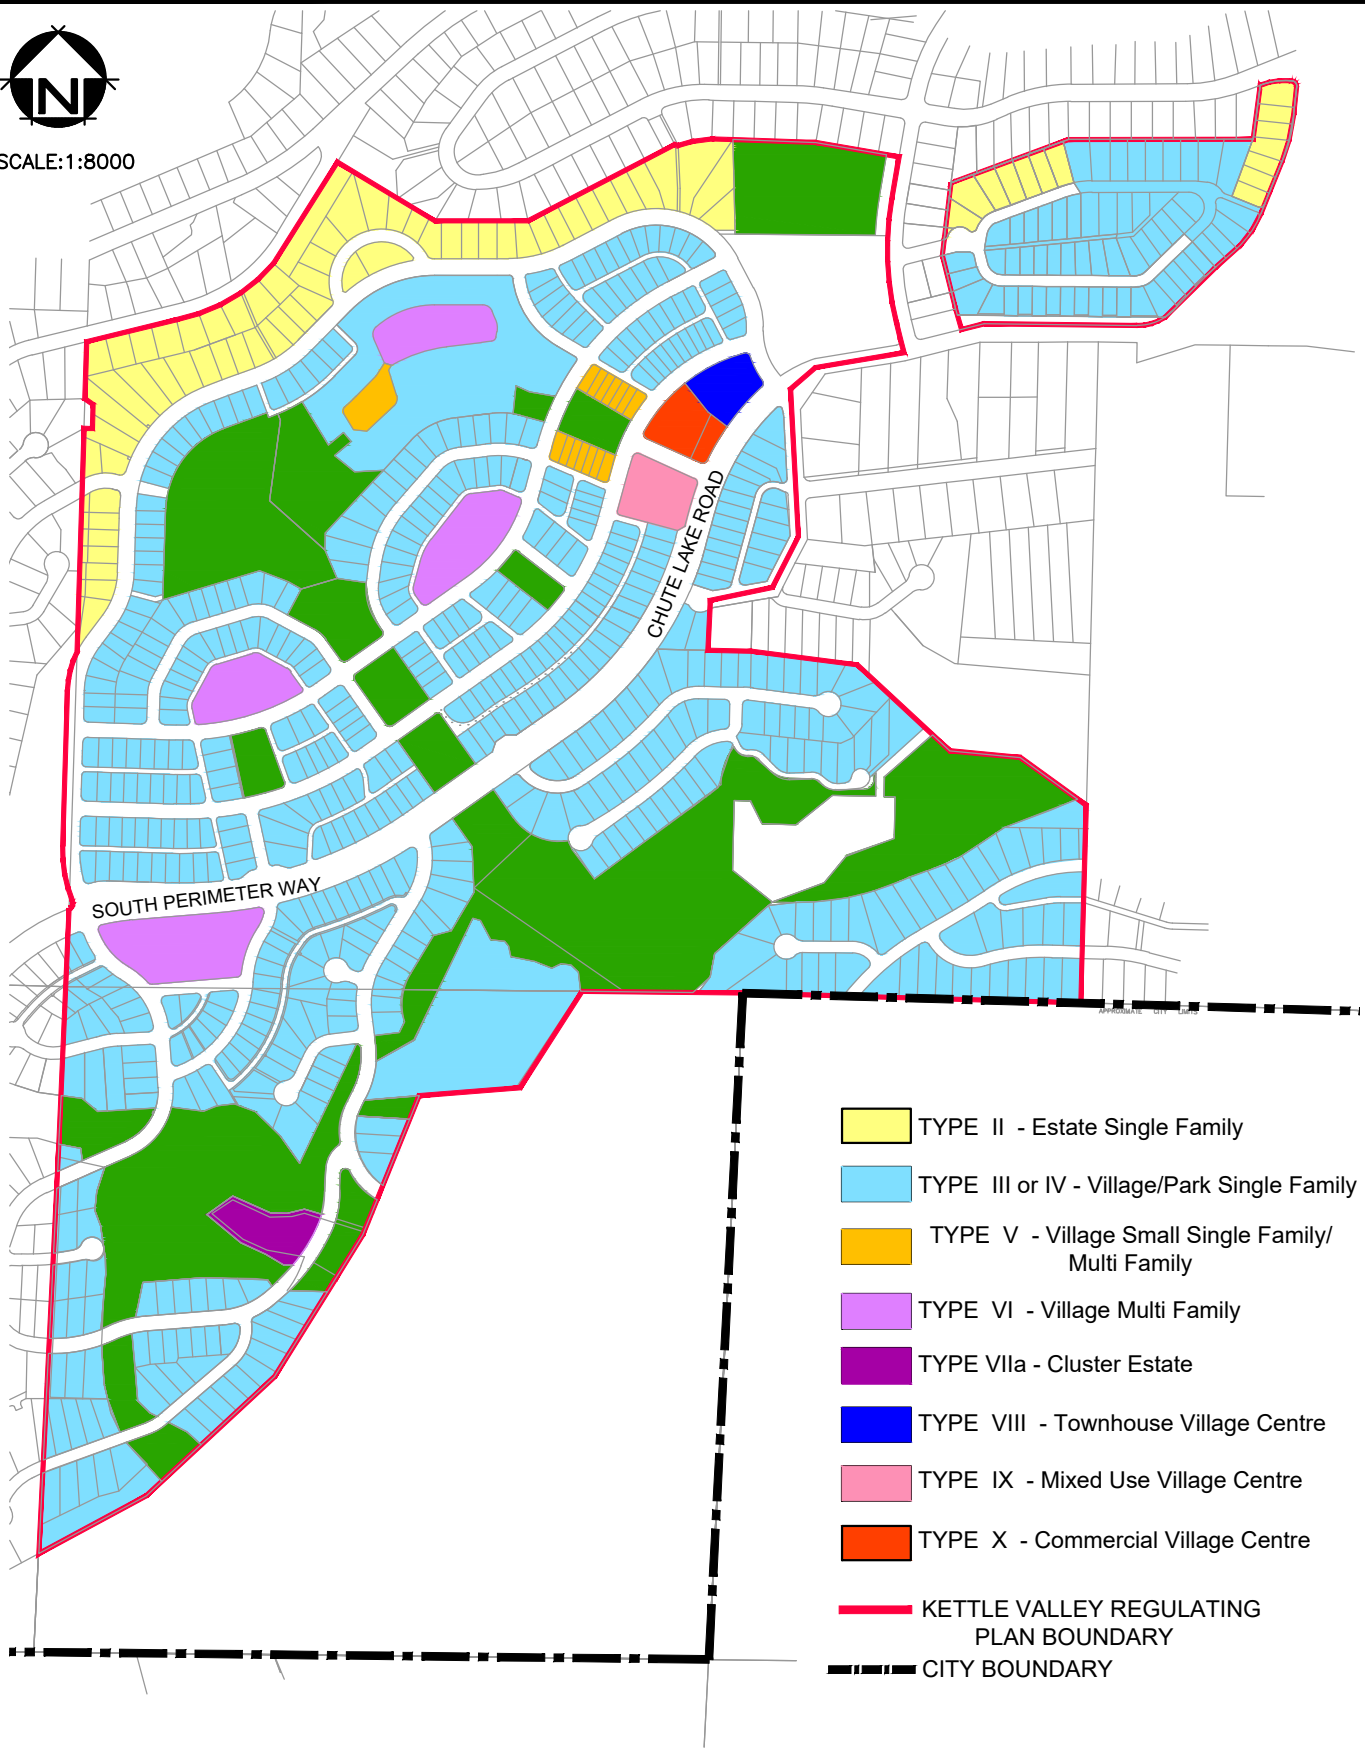

SCALE:1:8000

-  TYPE II - Estate Single Family
-  TYPE III or IV - Village/Park Single Family
-  TYPE V - Village Small Single Family/
Multi Family
-  TYPE VI - Village Multi Family
-  TYPE VIIa - Cluster Estate
-  TYPE VIII - Townhouse Village Centre
-  TYPE IX - Mixed Use Village Centre
-  TYPE X - Commercial Village Centre
-  KETTLE VALLEY REGULATING
PLAN BOUNDARY
-  CITY BOUNDARY

KETTLE VALLEY REGULATING PLAN