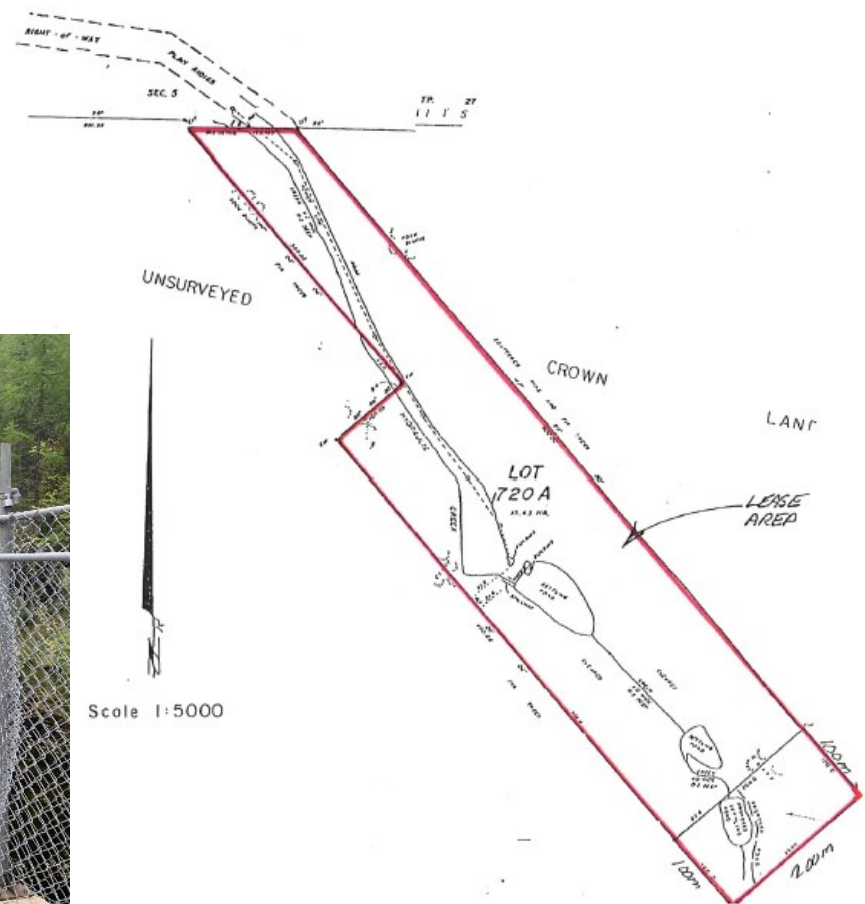

Licenses of Occupation

January 27, 2020

Waterfront Park Swim Area

Term: 30 years

Annual Fee: \$1

Area: +/-3.3 hectares

Dock in front of Delta Grand

Term: 30 years
 Annual Fee: \$2,500
 Area: +/- 0.2945 hectares

Water Intake

Term: 30 years

Annual Fee: \$1

Area: +/- 17.4 hectares

Questions?

For more information, visit kelowna.ca.