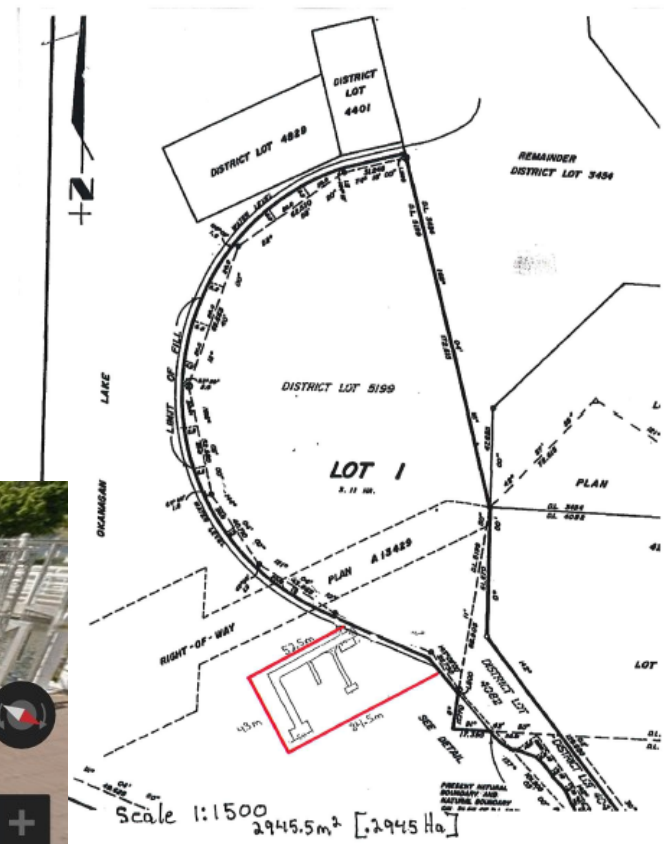

Licenses of Occupation

January 27, 2020

Waterfront Park Swim Area

Term: 30 years

Annual Fee: \$1

Area: +/-3.3 hectares

Dock in front of Delta Grand

Term: 30 years
 Annual Fee: \$2,500
 Area: +/- 0.2945 hectares

Water Intake

Term: 30 years

Annual Fee: \$1

Area: +/- 17.4 hectares

Questions?

For more information, visit kelowna.ca.