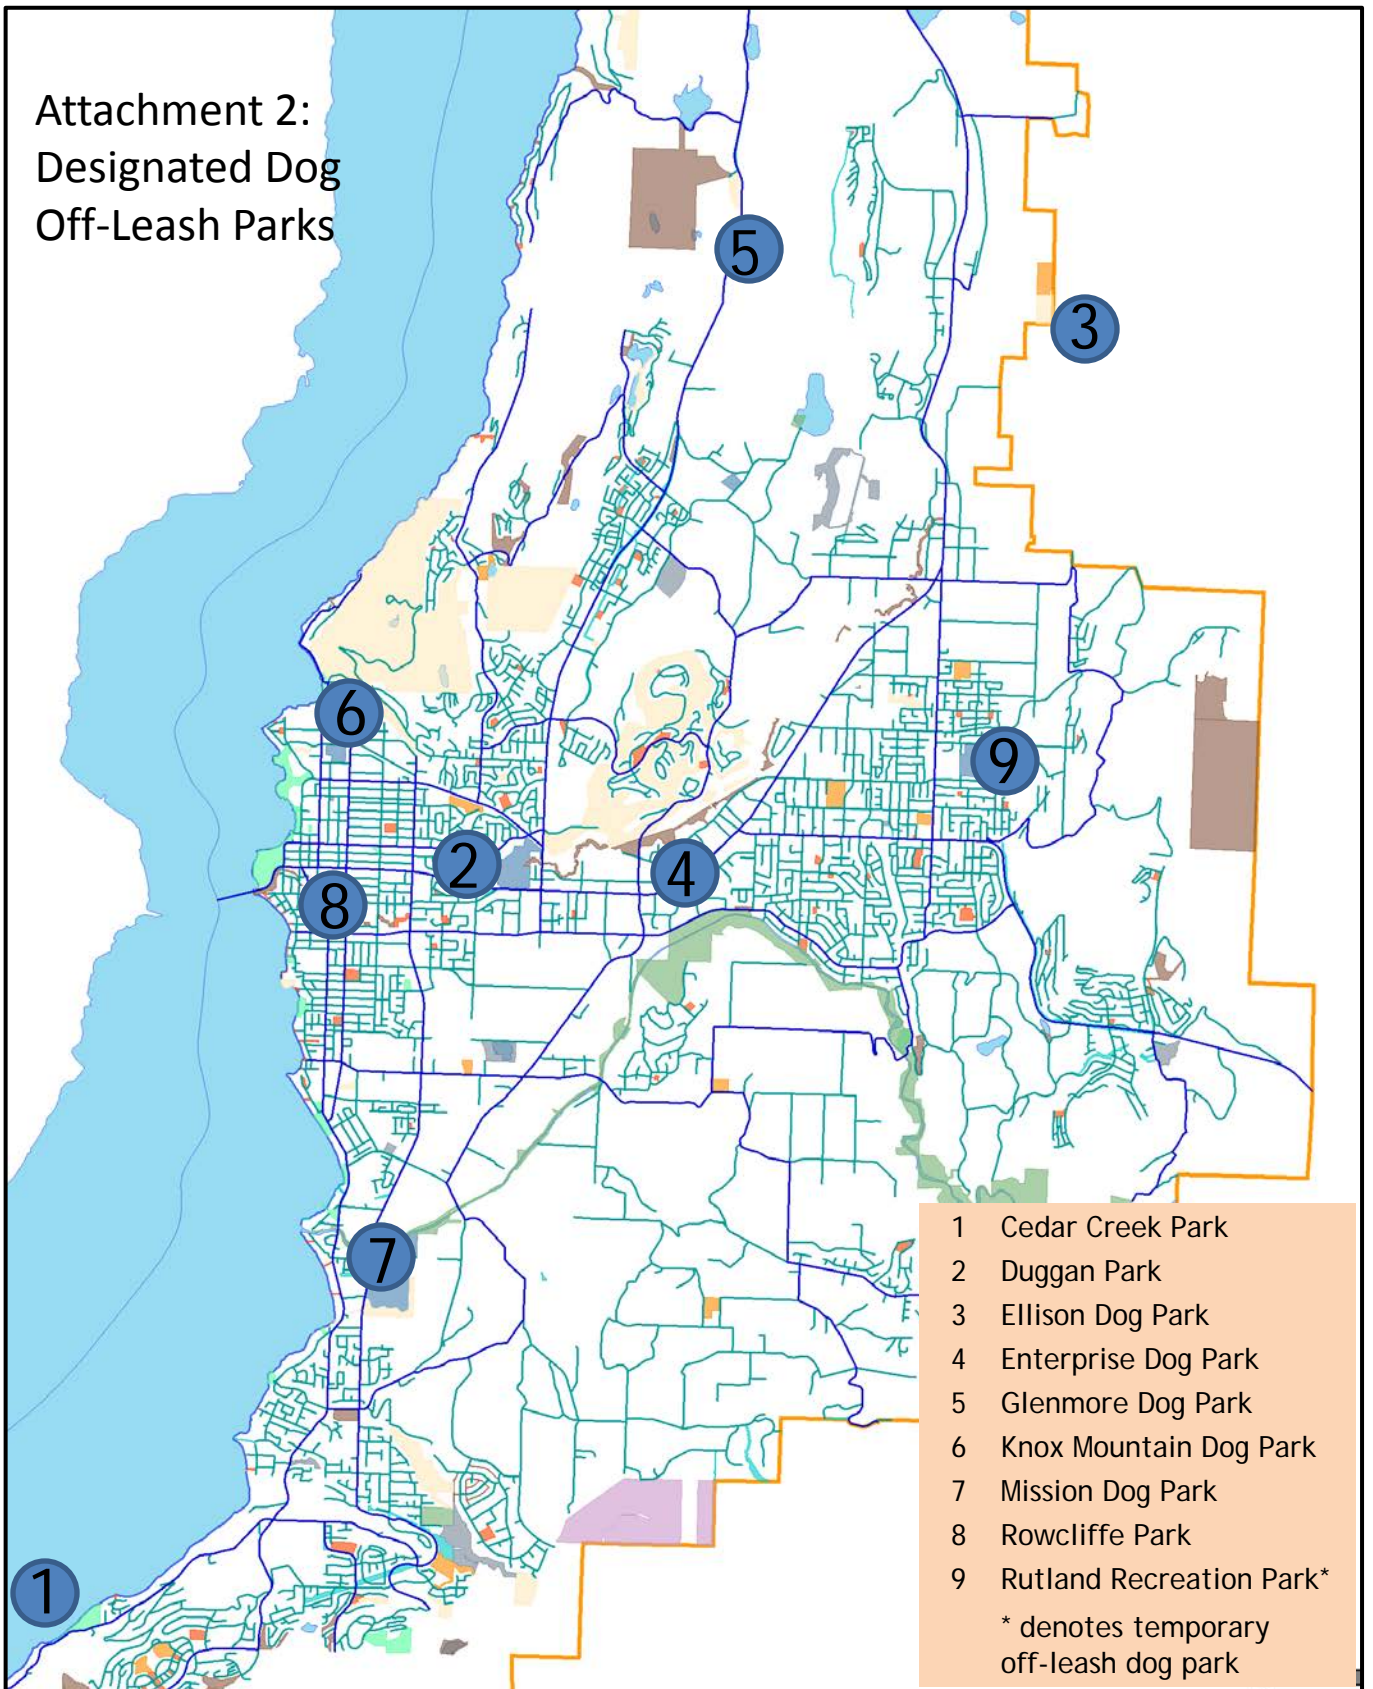

Attachment 2:  
Designated Dog  
Off-Leash Parks

- 1 Cedar Creek Park
  - 2 Duggan Park
  - 3 Ellison Dog Park
  - 4 Enterprise Dog Park
  - 5 Glenmore Dog Park
  - 6 Knox Mountain Dog Park
  - 7 Mission Dog Park
  - 8 Rowcliffe Park
  - 9 Rutland Recreation Park\*
- \* denotes temporary off-leash dog park

# Designated Dog Off-Leash Parks

City of Kelowna

October 14, 2015